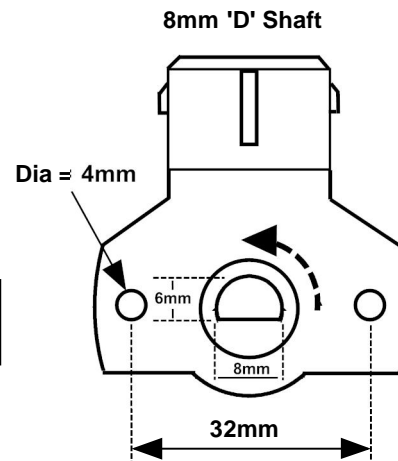

Grey Centre Version - Counter Clockwise Rotation

Black Centre Version - Clockwise Rotation

Looking into sensor

Pin #	3	2	1
Function	5V In	Sig Out	Sig GND

Looking into sensor

Pin #	3	2	1
Function	5V In	Sig Out	Sig GND

DATE: 19.09.2015

REVISION: 0.00

DRAWING No. 1

PROJECT: Universal Throttle Position Sensors

DRAWN BY: DP