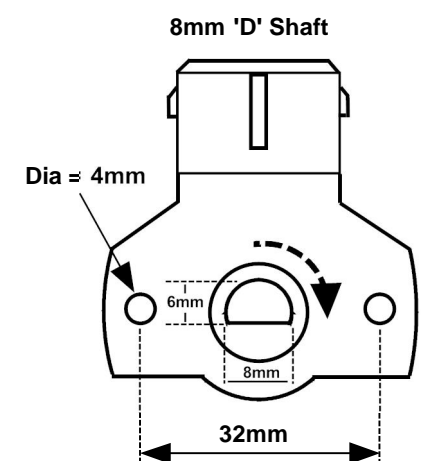

Grey Centre Version - Counter Clockwise Rotation

Black Centre Version - Clockwise Rotation

Looking into sensor

Pin #	3	2	1
Function	5V In	Sig Out	Sig GND

Looking into sensor

Pin #	3	2	1
Function	5V In	Sig Out	Sig GND

DATE: 19.09.2015

REVISION: 0.00

DRAWING No. 1

PROJECT: Universal Throttle Position Sensors

DRAWN BY: DP