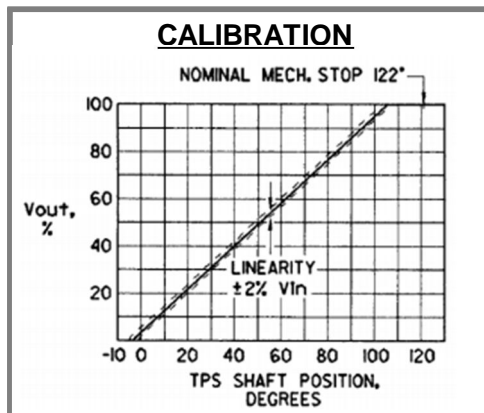

Grey Centre Version - Counter Clockwise Rotation

Black Centre Version - Clockwise Rotation

Looking into sensor

Pin #	3	2	1
Function	5V In	Sig Out	Sig GND

Looking into sensor

Pin #	3	2	1
Function	5V In	Sig Out	Sig GND

DATE: 19.09.2015

REVISION: 0.00

DRAWING No. 1

PROJECT: Universal Throttle Position Sensors

DRAWN BY: DP