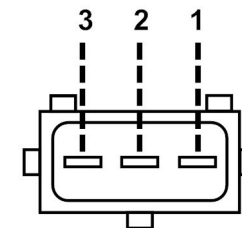

Grey Centre Version - Counter Clockwise Rotation

Black Centre Version - Clockwise Rotation

Looking into sensor

Pin #	3	2	1
Function	5V In	Sig Out	Sig GND

Looking into sensor

Pin #	3	2	1
Function	5V In	Sig Out	Sig GND

DATE: 19.09.2015

REVISION: 0.00

DRAWING No. 1

PROJECT: Universal Throttle Position Sensors

DRAWN BY: DP