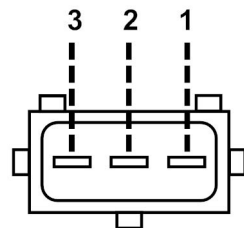

Grey Centre Version - Counter Clockwise Rotation

Black Centre Version - Clockwise Rotation

Looking into sensor

Pin #	3	2	1
Function	5V In	Sig Out	Sig GND

Looking into sensor

Pin #	3	2	1
Function	5V In	Sig Out	Sig GND

DATE: 19.09.2015

REVISION: 0.00

DRAWING No. 1

PROJECT: Universal Throttle Position Sensors

DRAWN BY: DP